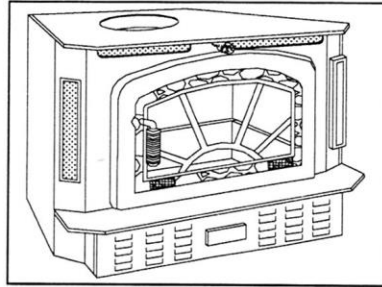

Appalachian 30-CD Parts List

30-CD

Fits tight spots but heats like a larger model;
 Only 19" tall; Approved for Pre-Fab Fireplaces
 Standard 300 cfm, 3-speed blower and ash pan.

Item	Description
17502-000	30 CD Catalytic Stove (Freestanding or Insert)

Insert Options

16502-0006	30 CD 6" Trim Panel
16502-0008	30 CD 8" Trim Panel
16502-0010	30 CD 10" Trim Panel
16502-0012	30 CD 12" Trim Panel
04M-S-6X5RTO	6" Direct Connect Kit (Includes 6" X 5' round to oval pipe & boot)
04M-S-8X5OVAL	8" Direct Connect Kit (Includes 8" X 5' oval pipe & boot)